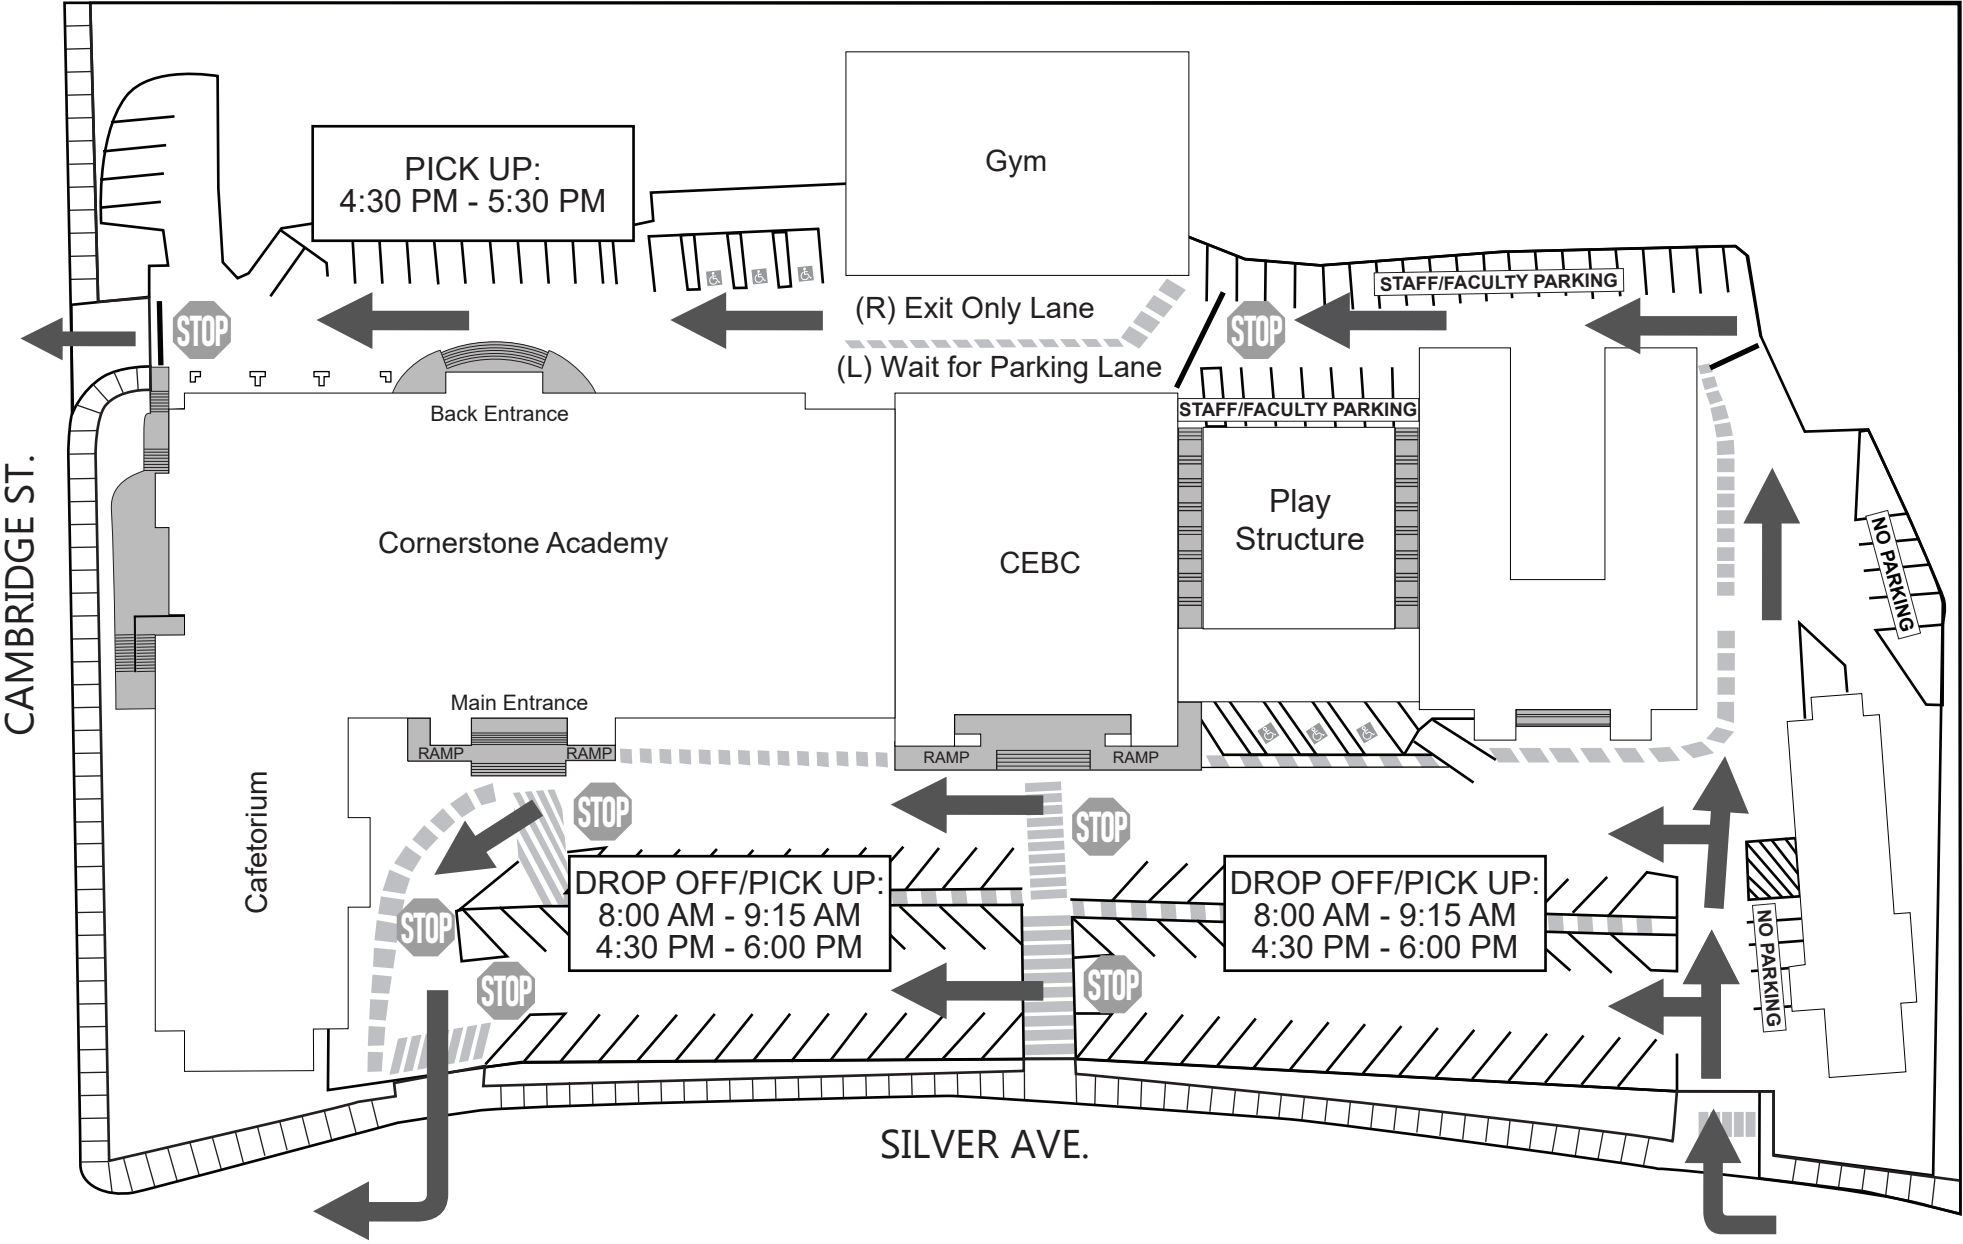

CORNERSTONE ACADEMY - SILVER SITE - PARKING DIAGRAM

CORNERSTONE ACADEMY - SILVER SITE - PARKING RULES

- 🚗 The parking lot gates are open at 8:00 a.m. – 9:15 a.m. and 4:30 p.m. – 6:00 p.m. At other times, park on the street and enter through a pedestrian walk-in gate.
- 🚗 Enter the property from Silver Avenue using a right turn only (no left turn).
- 🚗 Watch for cyclists on the streets and sidewalks.
- 🚗 Slow down.
- 🚗 Park only in marked spaces. Reserved spaces are open to everyone during school drop-off and pick-up times.
 - 🚗 Don't double-park—either on Silver Ave. or in the parking lot.
- 🚗 Watch for pedestrians—especially small children, who are hard to see.
- 🚗 Obey stop signs and take turns.
- 🚗 Don't block driveways.
- 🚗 Don't stop your car outside the gate before 4:30 p.m. It creates a hazard on Silver Ave. by backing up traffic.
- 🚗 Take the first available space.
- 🚗 If the lot is full, wait for parking in the designated areas.
- 🚗 If you have questions, ask at the front office. Our staff is here to help you.

Please

follow the rules

★ *keep everyone safe* ★

★ *maintain good relations with our neighbors* ★

(over for diagram)