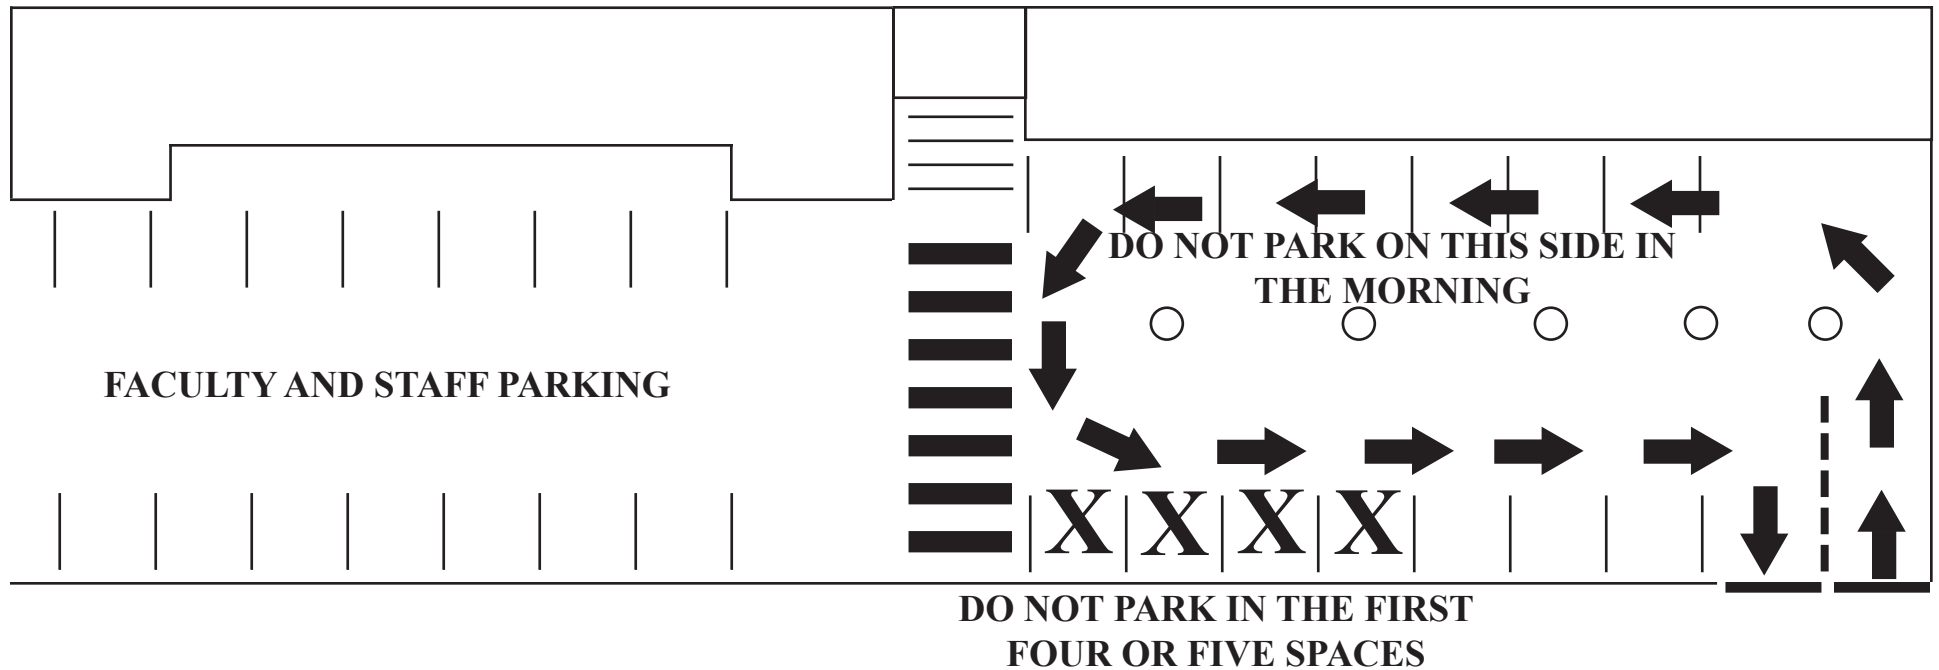

Cornerstone Academy Cambridge Site Morning Drop Off

Gates will be open in the morning from 7:00 AM to 9:00 AM.

Please do not park in the spaces marked in the map above. The space is used to create the turn around in the morning.

Please have your child's backpack, lunch box, etc. with them so he/she can exit your vehicle as quickly as possible. Try not to block the FLOW OF TRAFFIC for more than 10 seconds (i.e. by exiting your vehicle to help your child)
If you need to park, please park in the street or use the faculty/staff parking area.

PLEASE DRIVE NO FASTER THAN 5 M.P.H. WHEN IN THE DROP OFF AREA.

PLEASE BE AWARE OF CHILDREN IN THE PARKING LOT AND CARS BACKING OUT.

DO NOT DOUBLE PARK ON CAMBRIDGE AND DO NOT BLOCK ANY OF OUR NEIGHBOR'S DRIVEWAYS